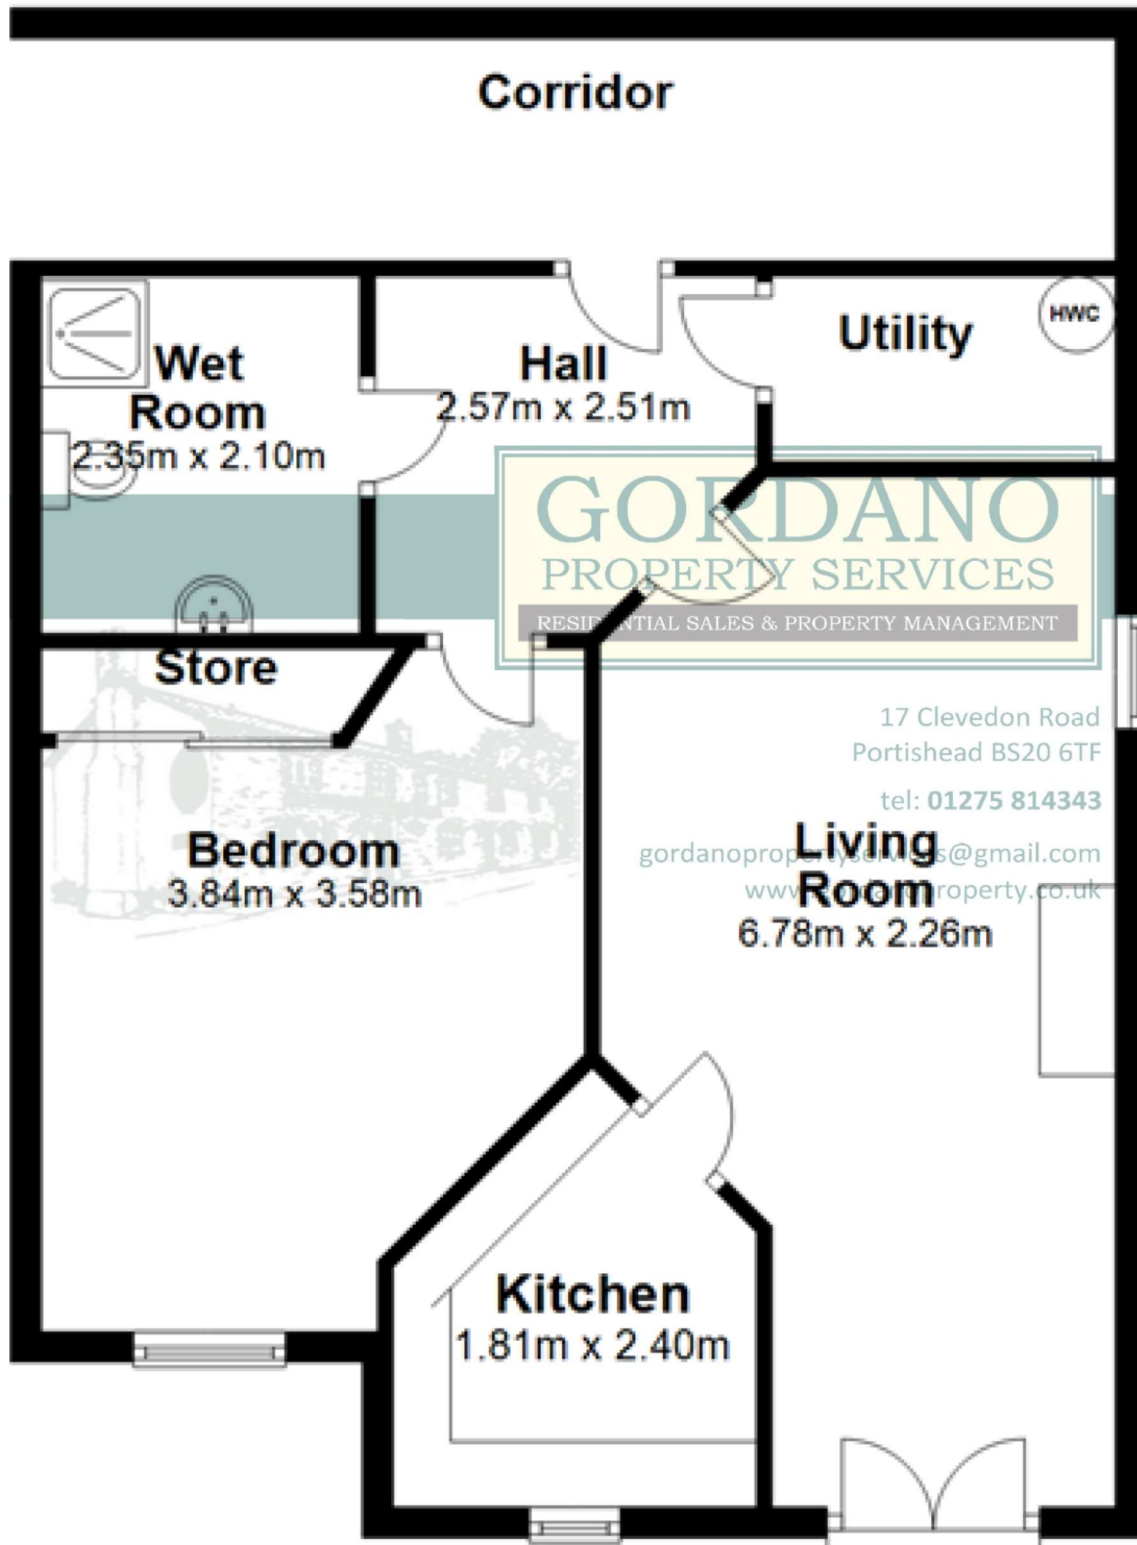

# Third Floor

Approx. 65.6 sq. metres

Total area: approx. 65.6 sq. metres