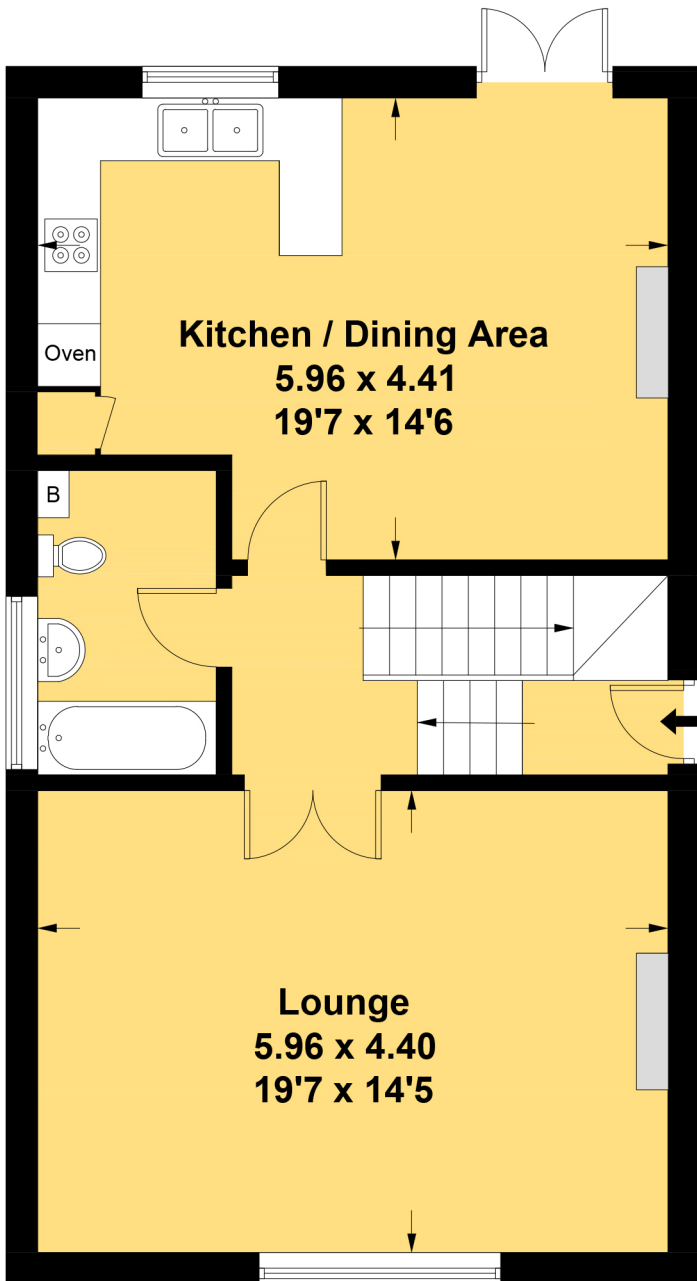

Approx. Gross Area 1424 Sq.Ft - 132.3 Sq.M

**Ground Floor**

**First Floor**

For illustrative purposes only. Not to scale. ID328714

Whilst every attempt has been made to ensure accuracy of the floor plan all measurements are approximate and no responsibility is taken for any error, omission or measurement.

Floor Plan Produced by EPC Provision.com