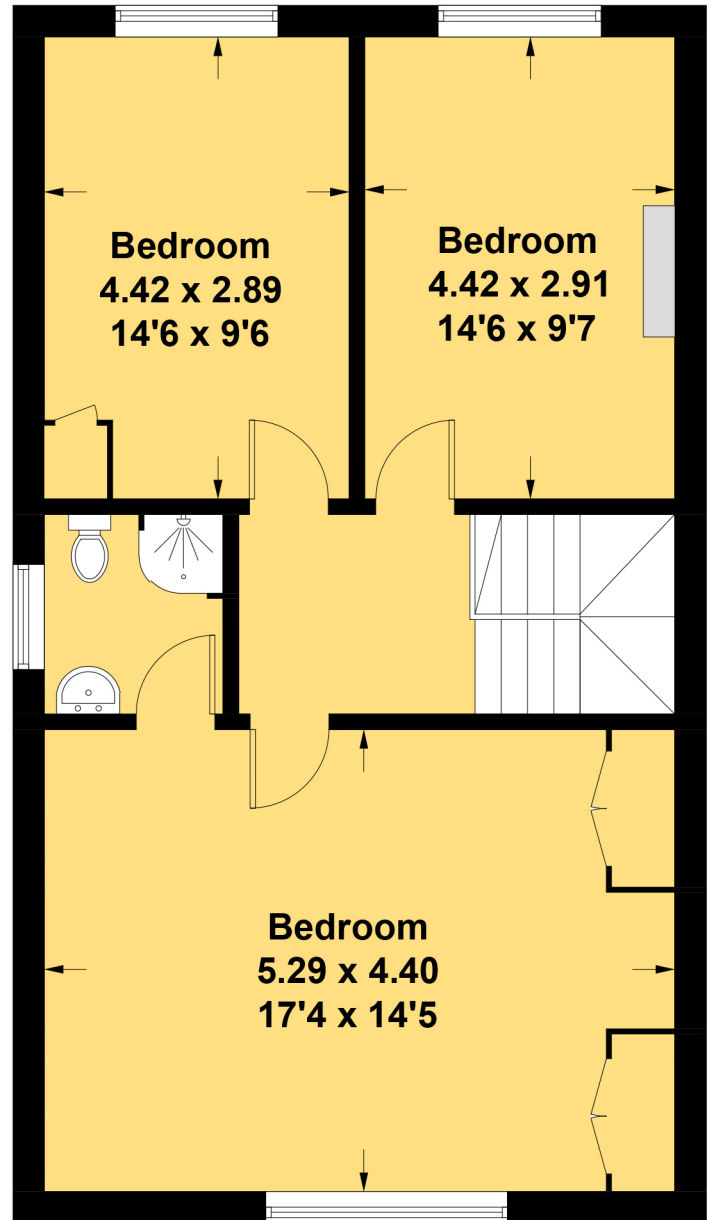

Approx. Gross Area 1424 Sq.Ft - 132.3 Sq.M

**Ground Floor**

**First Floor**

For illustrative purposes only. Not to scale. ID328714

Whilst every attempt has been made to ensure accuracy of the floor plan all measurements are approximate and no responsibility is taken for any error, omission or measurement.

Floor Plan Produced by EPC Provision.com