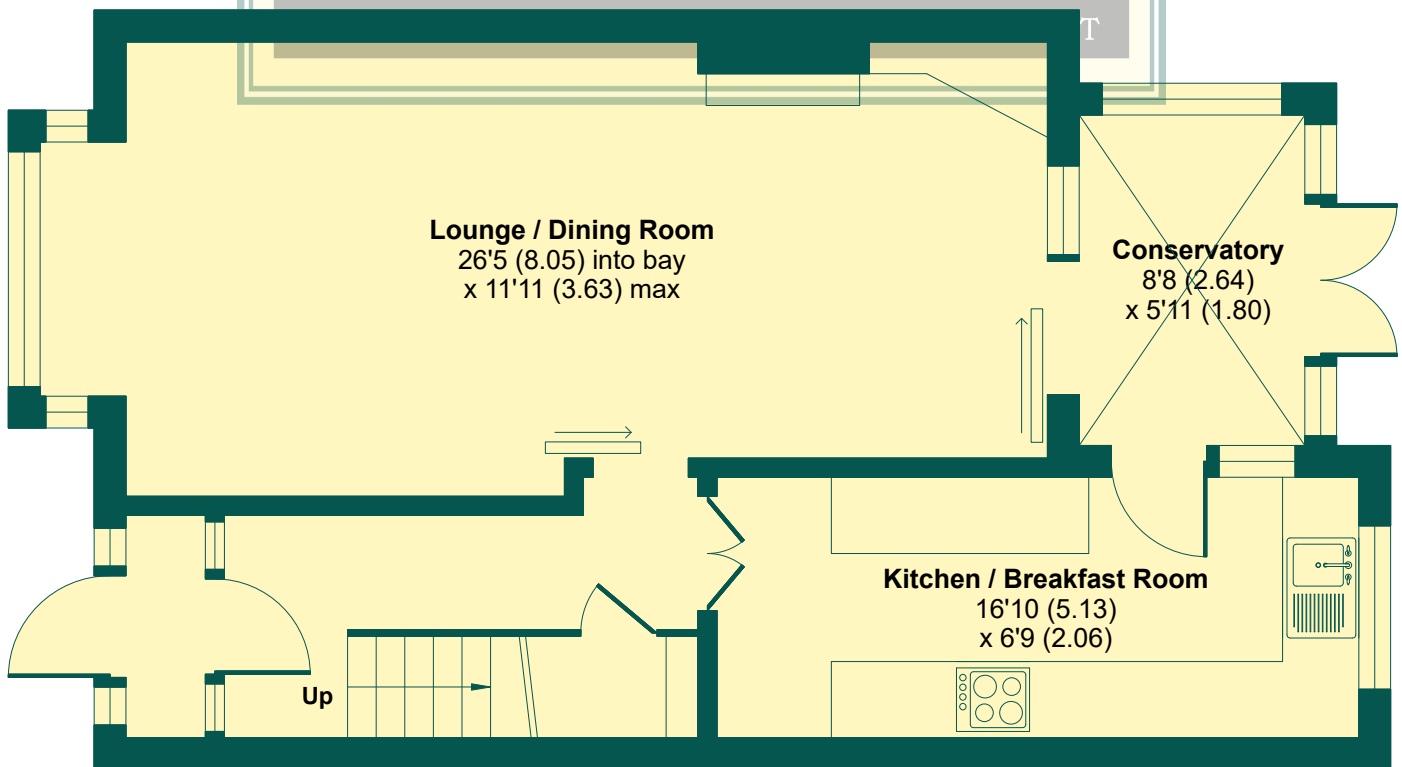

Filton Avenue, Filton, Bristol, BS34

Approximate Area = 1032 sq ft / 95.8 sq m

For identification only - Not to scale

FIRST FLOOR

GORDANO
PROPERTY SERVICES

GROUND FLOOR