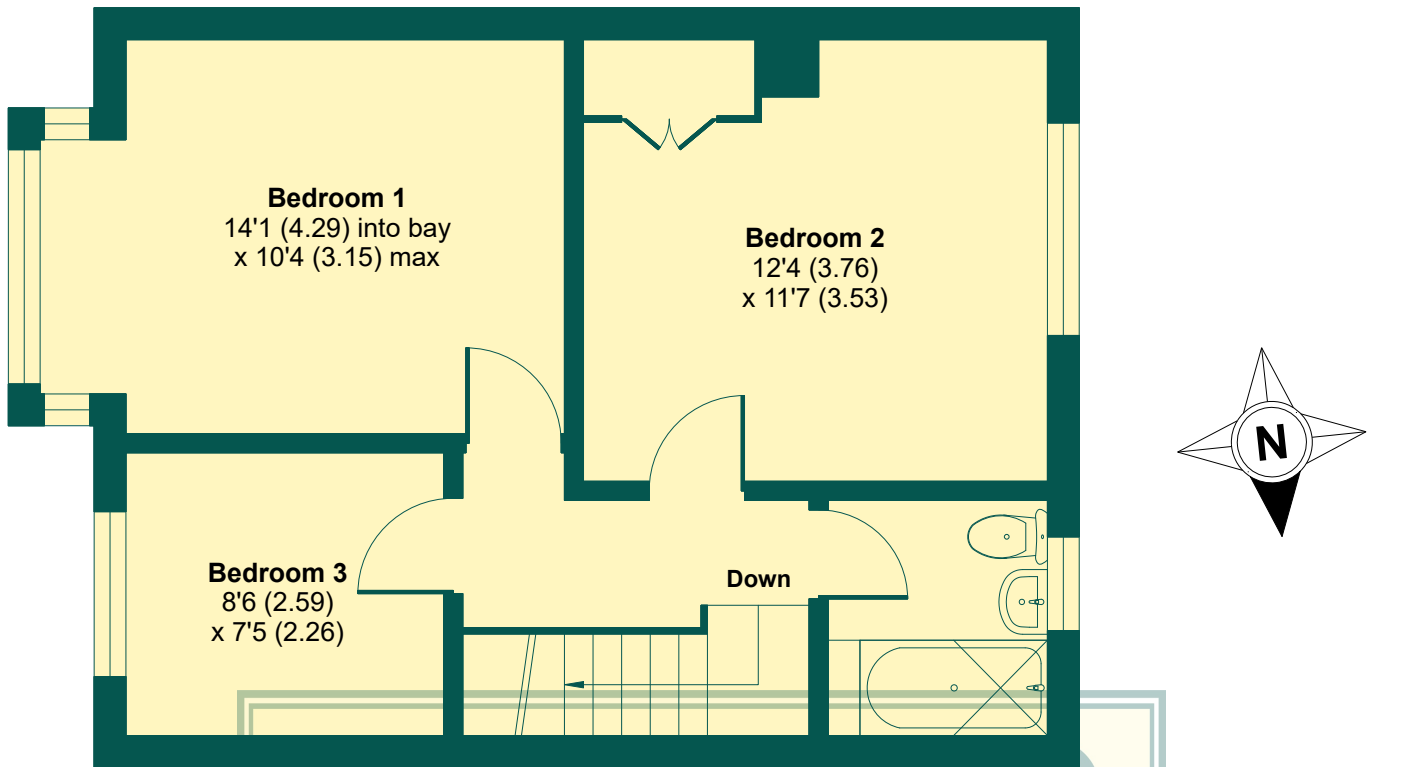

Filton Avenue, Filton, Bristol, BS34

Approximate Area = 1032 sq ft / 95.8 sq m

For identification only - Not to scale

FIRST FLOOR

GORDANO
PROPERTY SERVICES

GROUND FLOOR