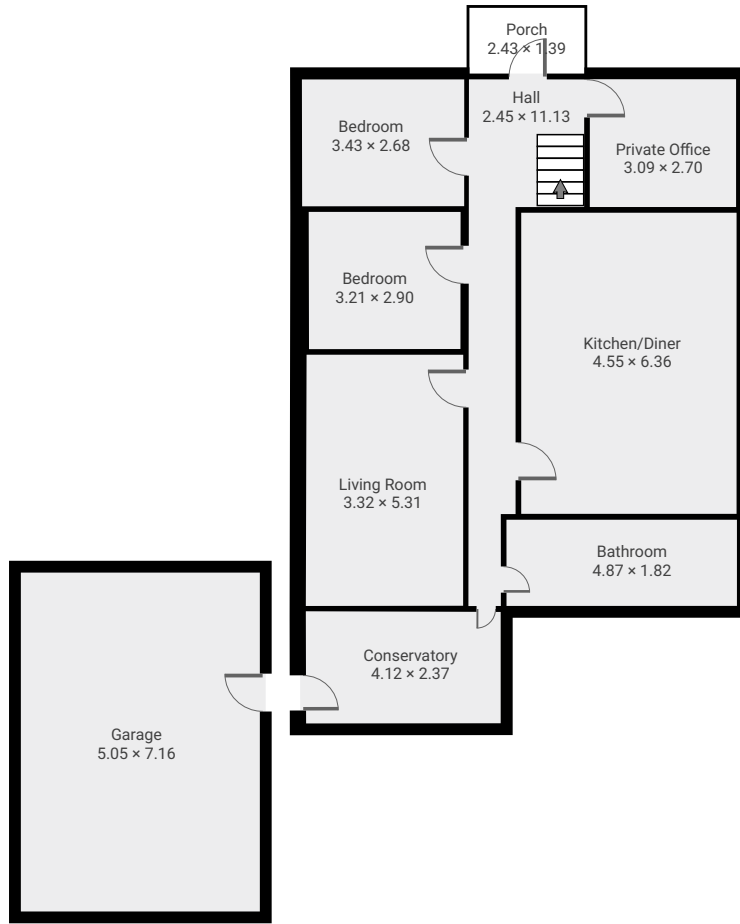

▼ **Ground Floor**

TOTAL AREA: 142.35 m² • LIVING AREA: 106.20 m² • ROOMS: 5

▼ **1st Floor**

TOTAL AREA: 18.17 m² • LIVING AREA: 18.17 m² • ROOMS: 1