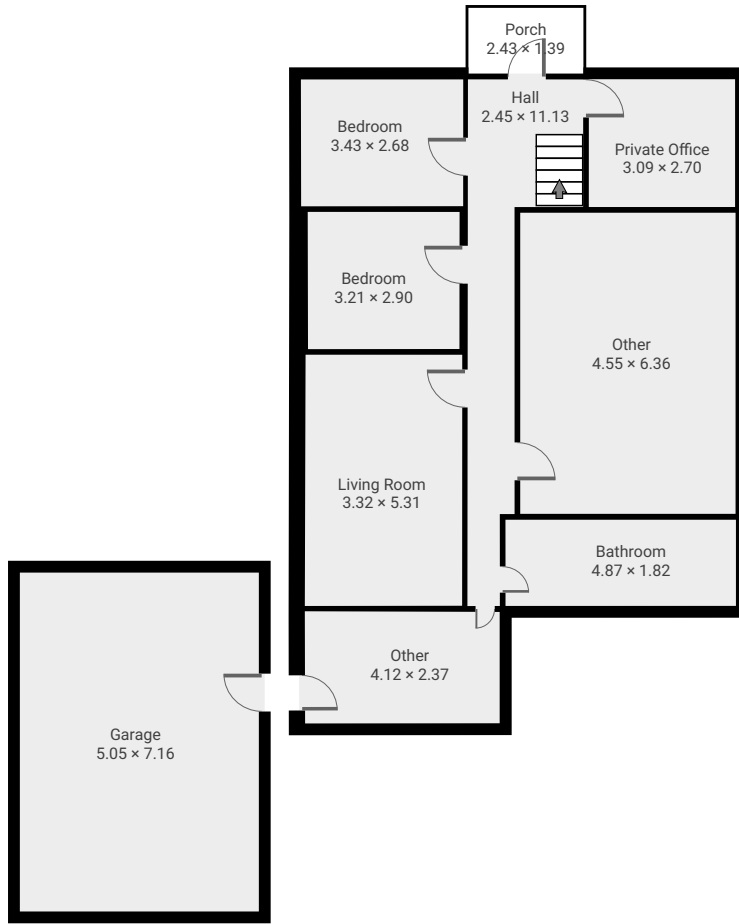

▼ **Ground Floor**

TOTAL AREA: 142.36 m² • LIVING AREA: 106.20 m² • ROOMS: 4

▼ **1st Floor**

TOTAL AREA: 18.17 m² • LIVING AREA: 18.17 m² • ROOMS: 1